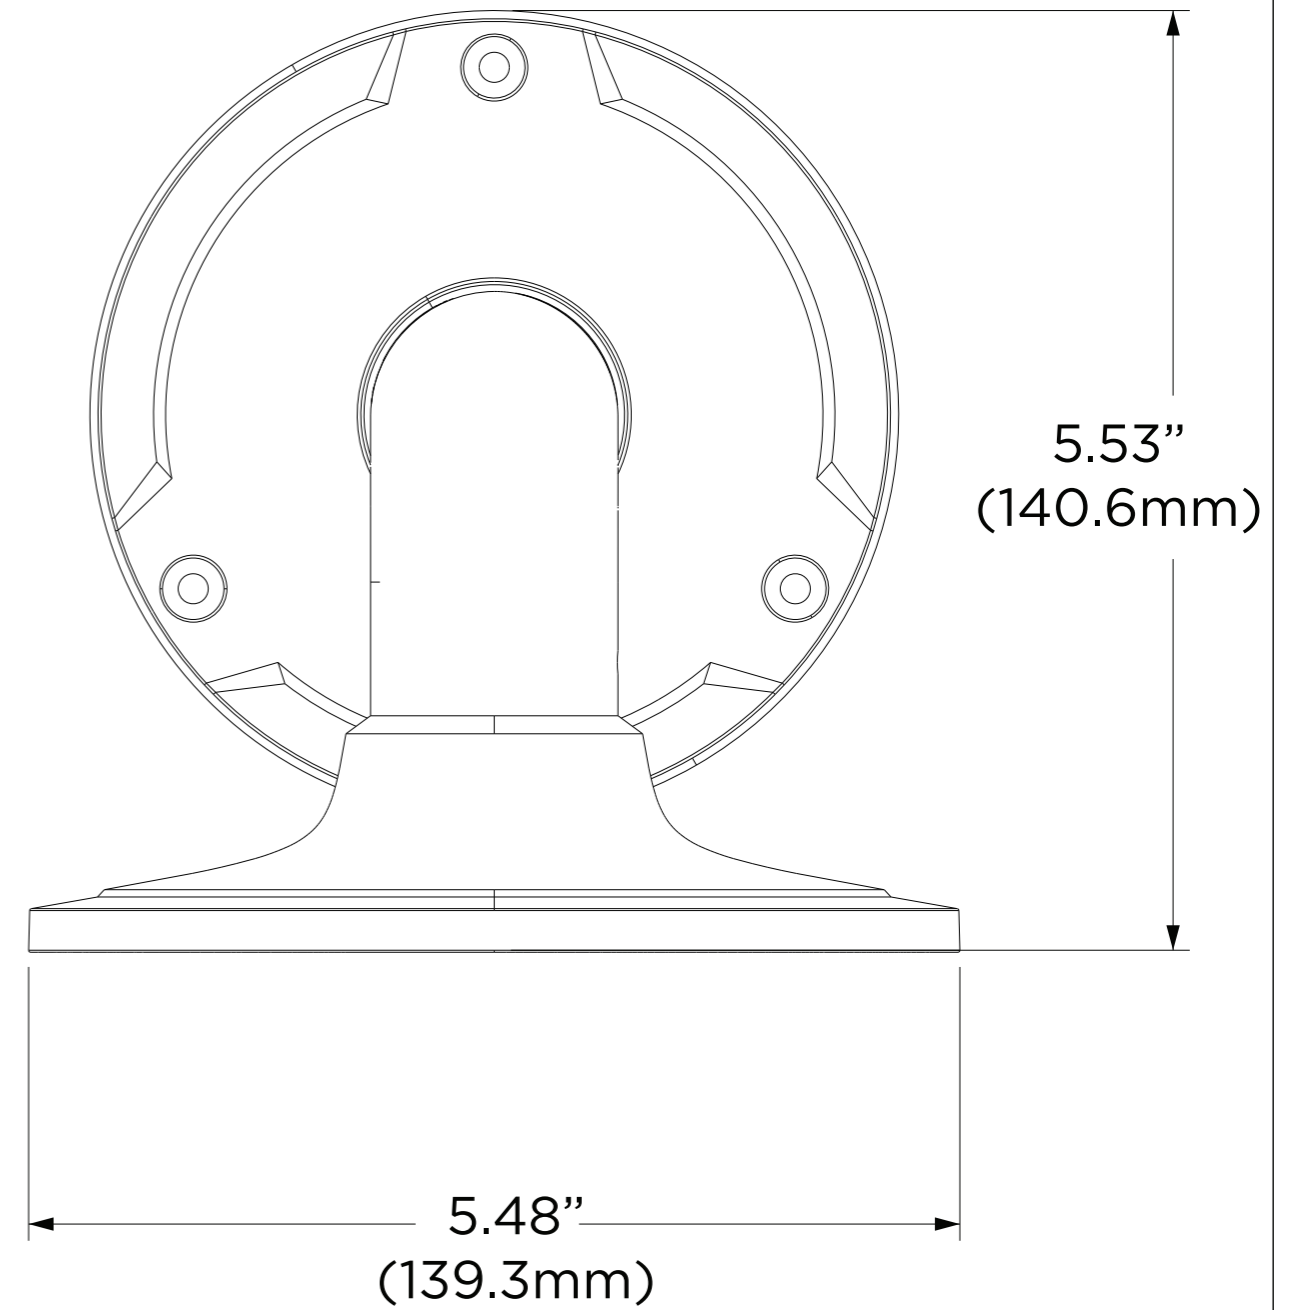

Left

Front

DATE	08/2020	SCALE	MATERIAL	TYPE
			Aluminum	Fixed
	DESCRIPTION DWC-MV9WMJ2 Wall mount bracket and junction box for V9 vandal dome cameras with vari-focal lens			

5.48"  
(139.3mm)

6.75"  
(171.6mm)

1.65"  
(42mm)

DATE	SCALE	MATERIAL	TYPE
08/2020		Aluminum	Fixed
	DESCRIPTION DWC-MV9WMJ2 Wall mount bracket and junction box for V9 vandal dome cameras with vari-focal lens		