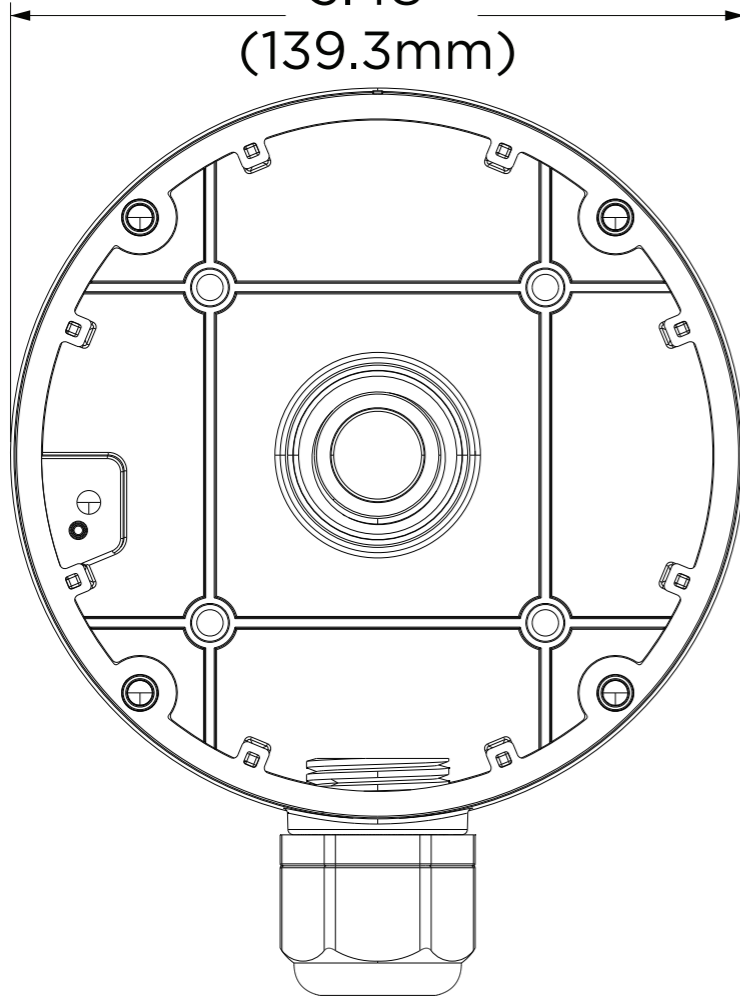

Left

Front

DATE	08/2020	SCALE	MATERIAL	TYPE
			Aluminum	Fixed
	DESCRIPTION DWC-MV9WMJ2 Wall mount bracket and junction box for V9 vandal dome cameras with vari-focal lens			

5.48"  
(139.3mm)

6.75"  
(171.6mm)

1.65"  
(42mm)

DATE	SCALE	MATERIAL	TYPE
08/2020		Aluminum	Fixed
	DESCRIPTION DWC-MV9WMJ2 Wall mount bracket and junction box for V9 vandal dome cameras with vari-focal lens		