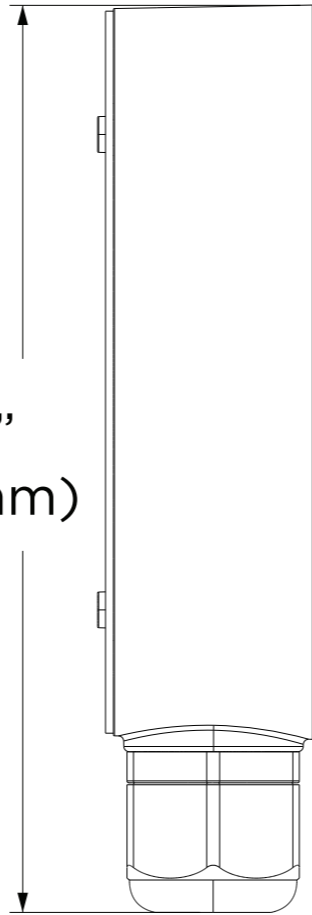

Left

Front

DATE	08/2020	SCALE	MATERIAL	TYPE
			Aluminum	Fixed
	DESCRIPTION DWC-MV9WMJ2 Wall mount bracket and junction box for V9 vandal dome cameras with vari-focal lens			

5.48"  
(139.3mm)

6.75"  
(171.6mm)

1.65"  
(42mm)

DATE	SCALE	MATERIAL	TYPE
08/2020		Aluminum	Fixed
	DESCRIPTION DWC-MV9WMJ2 Wall mount bracket and junction box for V9 vandal dome cameras with vari-focal lens		