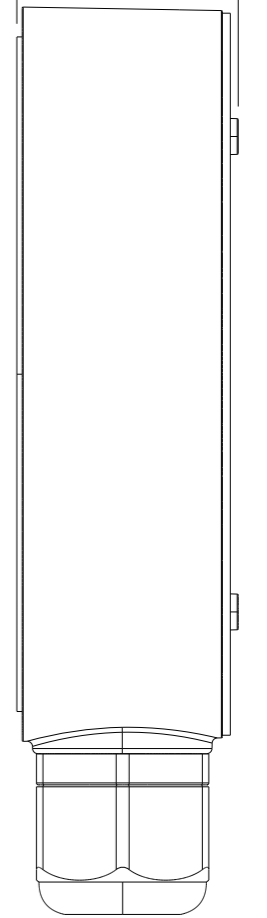

Left

Front

DATE	08/2020	SCALE	MATERIAL	TYPE
			Aluminum	Fixed
	DESCRIPTION DWC-MV9WMJ2 Wall mount bracket and junction box for V9 vandal dome cameras with vari-focal lens			

5.48"  
(139.3mm)

6.75"  
(171.6mm)

1.65"  
(42mm)

DATE	SCALE	MATERIAL	TYPE
08/2020		Aluminum	Fixed
	DESCRIPTION DWC-MV9WMJ2 Wall mount bracket and junction box for V9 vandal dome cameras with vari-focal lens		