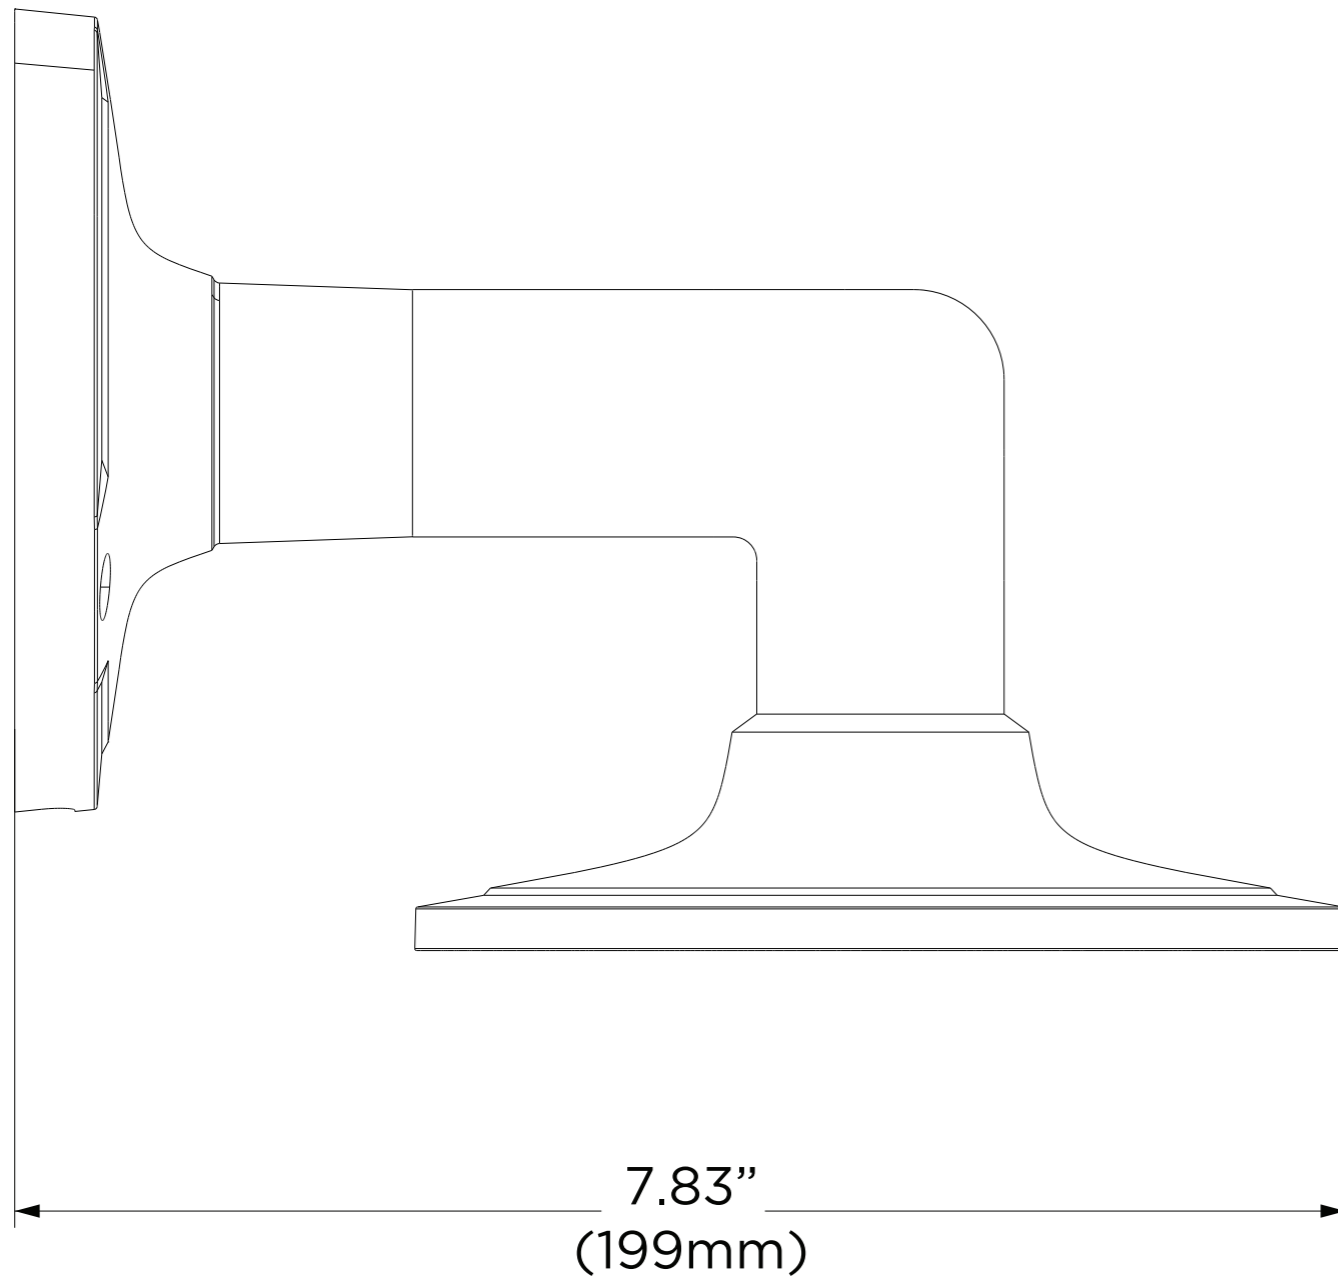

Left

Front

DATE	08/2020	SCALE	MATERIAL	TYPE
			Aluminum	Fixed
	DESCRIPTION DWC-MV9WMJ2 Wall mount bracket and junction box for V9 vandal dome cameras with vari-focal lens			

5.48"  
(139.3mm)

6.75"  
(171.6mm)

1.65"  
(42mm)

DATE	SCALE	MATERIAL	TYPE
08/2020		Aluminum	Fixed
	DESCRIPTION DWC-MV9WMJ2 Wall mount bracket and junction box for V9 vandal dome cameras with vari-focal lens		