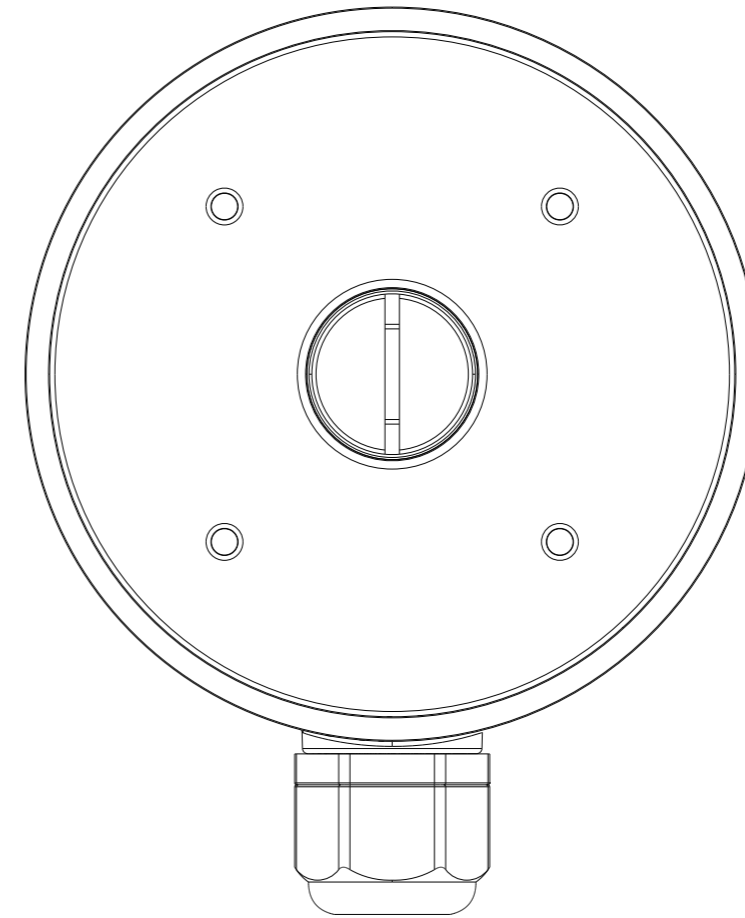

Left

Front

DATE	08/2020	SCALE	MATERIAL	TYPE
			Aluminum	Fixed
	DESCRIPTION DWC-MV9WMJ2 Wall mount bracket and junction box for V9 vandal dome cameras with vari-focal lens			

5.48"  
(139.3mm)

6.75"  
(171.6mm)

1.65"  
(42mm)

DATE	SCALE	MATERIAL	TYPE
08/2020		Aluminum	Fixed
	DESCRIPTION DWC-MV9WMJ2 Wall mount bracket and junction box for V9 vandal dome cameras with vari-focal lens		