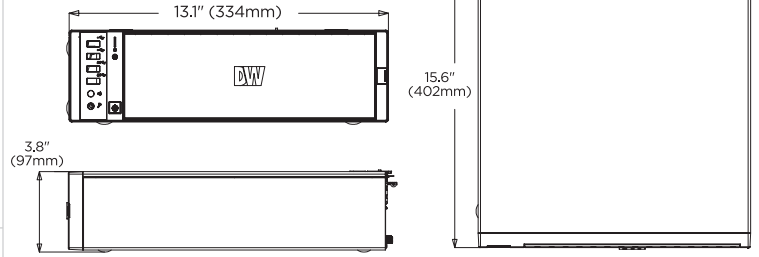

## Dimensions

Unit: inch (mm)

## Specifications

PART NUMBER	DW-BJDX11XXT-LX	
Included IP licenses	4	
Form factor	Slim Desktop	
Operating system	Ubuntu 22.04 LTS	
CPU	Intel Processor	
Memory	8GB	
Ethernet port	2x 1G Ethernet ports (RJ45)	
System	Max video storage rate (Mbps)	80 Mbps
	Maximum HDD	2 x SATA HDD
Storage	Maximum storage	40TB
	Outputs	1x true HD, 1x DisplayPort, 1x D-Sub for system configuration. Maximum 1 display output at a time.
Video-out	Video card	Onboard Intel HD Graphics
	Resolution	True HD: 4096x2160@60Hz, DisplayPort: 4096x2100@60Hz, D-Sub: 1920x1200@60Hz
Preloaded VMS software	DW Spectrum Server	
Remote clients	Cross-platform - Windows, Linux Ubuntu and Mac	
Mobile apps	iOS and Android	
Keyboard and mouse	Included	
Power supply	300W**	
Operating temperature	41°F-104°F (5°C-40°C)	
Operating humidity	20-90% RH	
Dimension (WxDxH)	Desktop 3.88" x 13.1" x 15.8" (98.5 x 334 x 402 mm) Standing 13.1" x 3.88" x 15.8" (334 x 98.5 x 402 mm)	
Other certification	NDA, TAA	
Warranty	5 year limited	