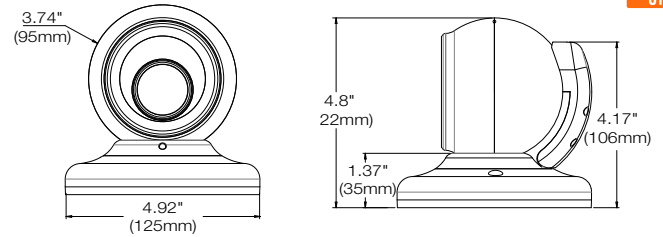

Accessories (Optional)

Dimensions unit: Inch (mm)

Specifications

IMAGE	
Image sensor	5MP 1/2.8" CMOS
Active pixels	2608(H) x 1960(V)
Scanning system	Progressive scan
Frequency	60Hz / 50Hz
Signal technology	Universal HD over Coax® technology with HD-Analog, HD-TVI, HD-CVI to 5MP
Synchronization	Internal
Resolution	2592(H) x 1944(V)
Minimum scene illumination	0.08 lux (color) 0 lux (B&W)
Video output	HD-Analog and HD-TVI: 5MP/1944p @ 20fps and 12.5fps HD-Analog, HD-TVI and HD-CVI: 4MP/1440p @ 30fps
LENS	
Focal length	2.7 - 13.5mm
Lens type	Vari-focal p-iris lens with motorized zoom and auto-focus
Field of view (FoV)	85 - 32°
IR distance	80ft range
OPERATIONAL	
Shutter mode	Auto
Shutter speed	1/30-1/30,000
Backlight (BLC)	Yes
Star-Light (sense-up)	Off - x32
Wide Dynamic Range (WDR)	Double shutter WDR
Wide dynamic range (WDR) dB	120dB
Smart DNR™ 3D digital noise reduction	3D/2D DNR
White balance	Yes
Day / night	Auto, day (color), night (B/W)
Mirror / flip	Yes
Auto gain control	Max 72dB
Motion detection	Yes
Privacy zones	Yes
Sharpness	Yes
Gamma	0.45
De-fog	Yes
RS485 / UTP built-in	UTC
ENVIRONMENTAL	
Operating temperature	-4°F - 122°F (-20°C - 50°C)
Operating humidity	10-90% RH (non-condensing)
IP rating	IP67 rated
IK rating	IK 10-rated impact-resistant
Other certifications	UL listed, FCC, CE, ROHS
ELECTRICAL	
Power requirements	DC12V / AC24V dual-voltage
Power consumption	DC12V(LED OFF): 4.36W (363mA) DC12V(LED ON): 7.6W (638mA)
	AC24V(LED OFF): 4.5W (278mA) AC24V(LED ON): 6.27W (456mA)
MECHANICAL	
Material	Aluminum turret housing
Dimensions	4.92" x 4.8" (125 x 122 mm)
Weight	1.58lbs (0.72kg)