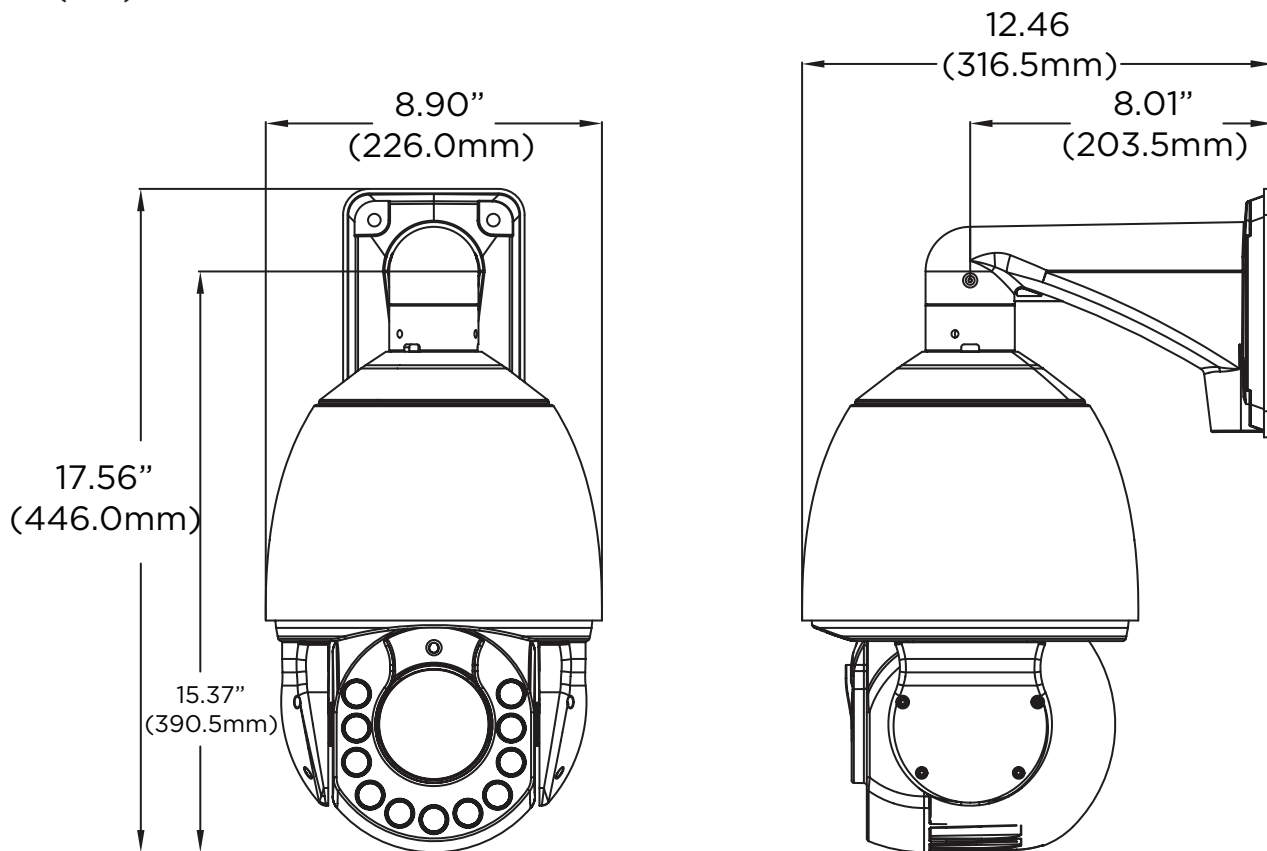

DWC-XPZAPLM
Pole mount

DWC-PZPARAMW2
Parapet mount

Dimensions

Unit: Inch (mm)

Built for Users.™